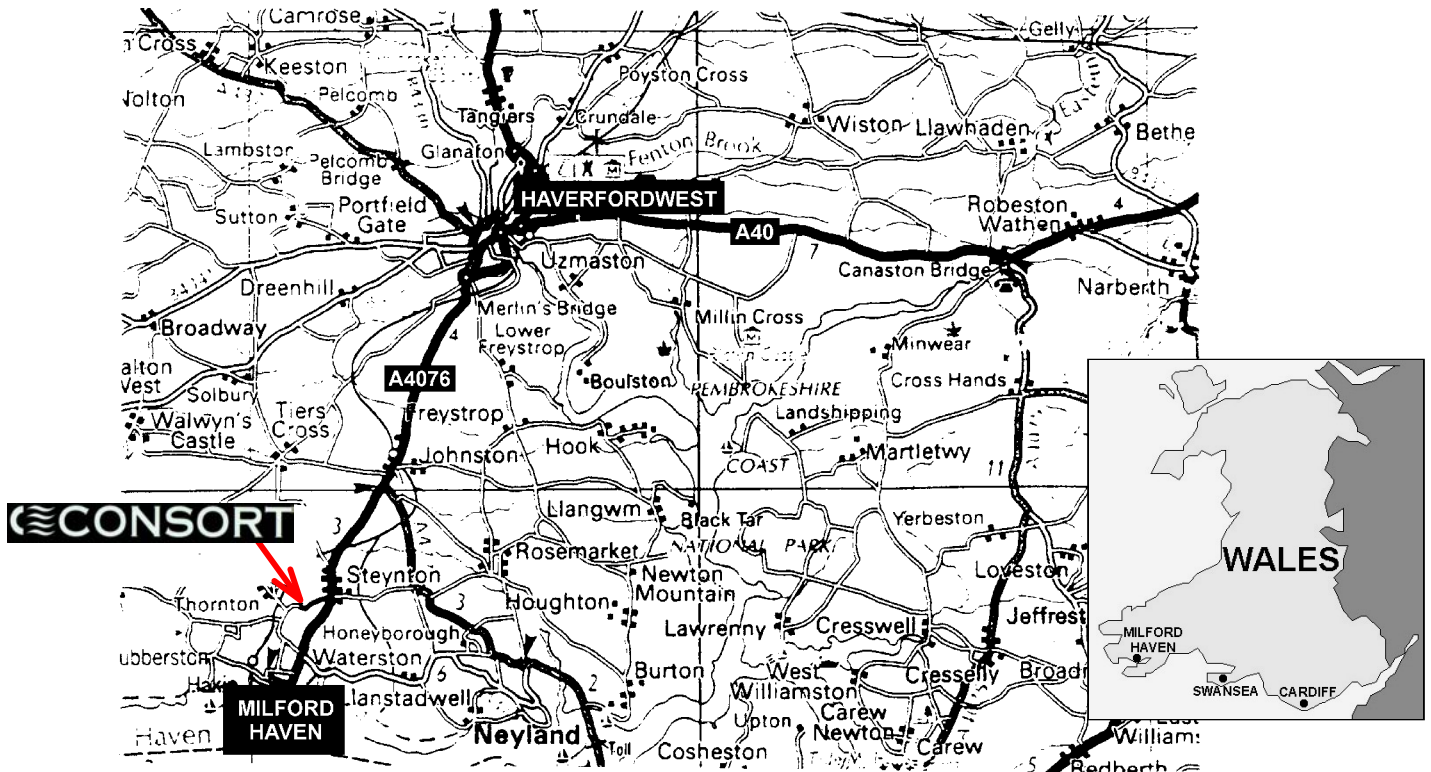

## How To Reach Us (travelling west):-

Travel on the **M4 West**, (passing **Cardiff**, **Port Talbot** and **Swansea**, until the motorway ends at **Pont Abraham** (roundabout and service station). Carry on along the **A48** dual carriageway heading for **Carmarthen** (**Pontabraham to Carmarthen is approximately 16 miles or 20 minutes drive**).

At **Carmarthen** take the **A40**, following the signposts for **Haverfordwest**. (**Haverfordwest is 31 miles or approximately 40 minutes from Carmarthen**).

Nearing arrival at **Haverfordwest** town you will pass the **Haverfordwest Golf Club** on your right and then shortly afterwards come to a roundabout. Take the first exit off roundabout and the second exit off the next roundabout (large **Rover**, **Land Rover** dealership on right) onto **Freeman's Way** by-pass. (**The by-pass is one mile long**).

At the end of this by-pass take the second exit off the roundabout onto the **A4076**, following signposts for **Milford Haven**.

Travel for approximately 6 miles, passing through the village of **Johnston**. Approximately 2 miles after **Johnston** you will pass the '**Welcome to Milford Haven**' sign and enter the village of **Steynton**. You will see a **church** on your left, followed shortly by a pub called the **Horse and Jockey** sited on the corner of a crossroad. **At this junction turn right**.